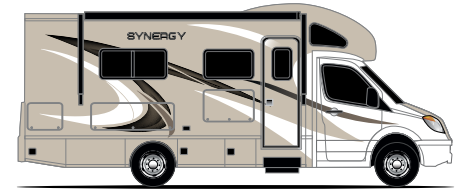

Exterior Graphics

BLACK JACK