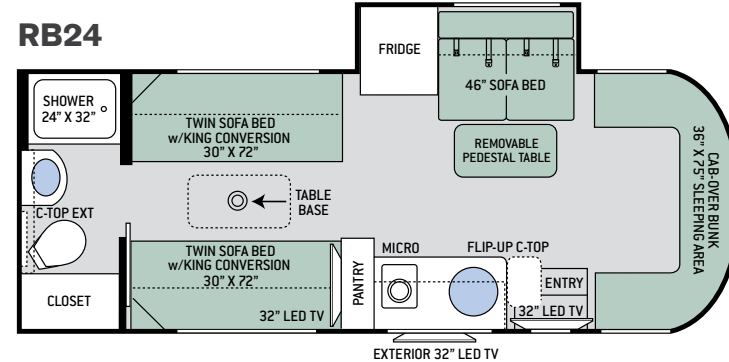

Specifications

	SP24	SD24	TT24	RB24
Chassis	Mercedes-Benz Sprinter	Mercedes-Benz Sprinter	Mercedes-Benz Sprinter	Mercedes-Benz Sprinter
Gross Vehicle (GVWR)	11,030	11,030	11,030	11,030
Gross Combined (GCWR)	15,250	15,250	15,250	15,250
Wheel Base	170.3"	170.3"	170.3"	170.3"
Exterior Length (w/o ladder)	25'-7"	25'-1"	26'	26'
Exterior Height (w/ AC)	10'-10"	10'-10"	10'-10"	10'-10"
Exterior Width (w/o mirrors)	90"	90"	90"	90"
Interior Height (living area)	80"	80"	80"	80"
Awning Size	15'	15'	15'	15'
Fuel (gal)	26.4	26.4	26.4	26.4
LPG (lbs)	68.2	68.2	68.2	68.2
Fresh/Waste/Gray Water (gal)	36 / 22 / 24	36 / 38 / 35	42 / 22 / 24	36 / 35 / 35
Water Heater (gal)	Instant Tankless	Instant Tankless	Instant Tankless	Instant Tankless
Furnace (BTUs)	30,000	30,000	30,000	30,000
Exterior Storage Capacity (cu. ft.)	57.8	35.5	64.5	39.8

BEDROOM & BATHROOM

- Denver Mattress® Queen Size Bed (SP24 & SD24)
- Two (2) Twin Sofa Beds with Upholstered Covers & King Conversion (TT24 & RB24)
- Shower with Glass Door (SD24 & RB24)
- Shower with Curtain (SP24 & TT24)
- Foot Flush Toilet
- Flip-Up Countertop Extension in Bathroom (SP24, TT24 & RB24)