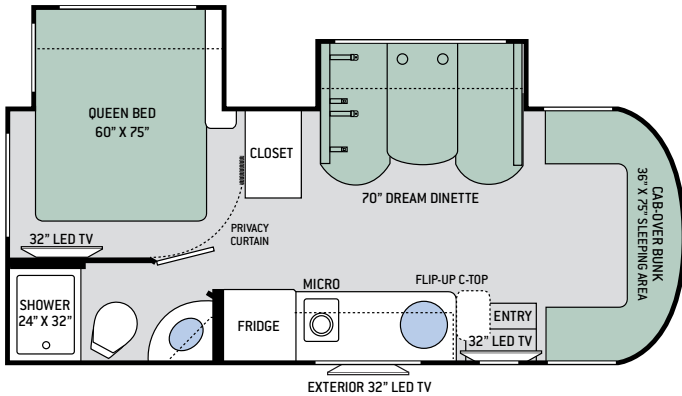

Floor Plans

SD24

Specifications

	SP24	SD24	TT24	RB24
Chassis	Mercedes-Benz Sprinter	Mercedes-Benz Sprinter	Mercedes-Benz Sprinter	Mercedes-Benz Sprinter
Gross Vehicle (GVWR)	11,030	11,030	11,030	11,030
Gross Combined (GCWR)	15,250	15,250	15,250	15,250
Wheel Base	170.3"	170.3"	170.3"	170.3"
Exterior Length (w/o ladder)	25'-7"	25'-1"	26'	26'
Exterior Height (w/ AC)	10'-10"	10'-10"	10'-10"	10'-10"
Exterior Width (w/o mirrors)	90"	90"	90"	90"
Interior Height (living area)	80"	80"	80"	80"
Awning Size	15'	15'	15'	15'
Fuel (gal)	26.4	26.4	26.4	26.4
LPG (lbs)	68.2	68.2	68.2	68.2
Fresh/Waste/Gray Water (gal)	36 / 22 / 24	36 / 38 / 35	42 / 22 / 24	36 / 35 / 35
Water Heater (gal)	Instant Tankless	Instant Tankless	Instant Tankless	Instant Tankless
Furnace (BTUs)	30,000	30,000	30,000	30,000
Exterior Storage Capacity (cu. ft.)	57.8	35.5	64.5	39.8