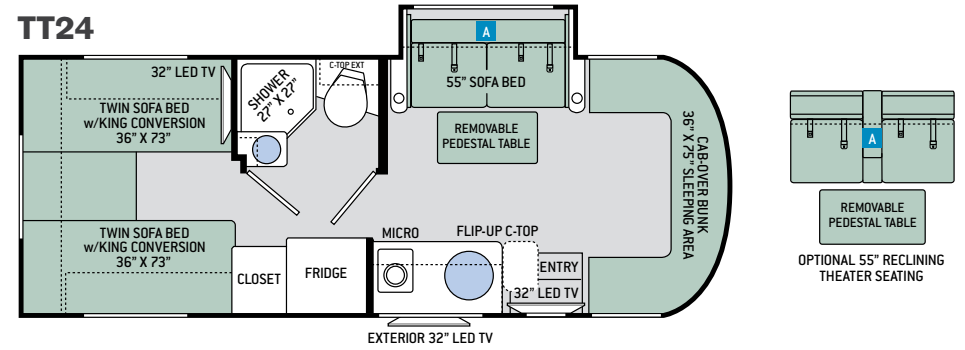

Floor Plans

TT24

Specifications

	SP24	SD24	TT24	RB24
Chassis	Mercedes-Benz Sprinter	Mercedes-Benz Sprinter	Mercedes-Benz Sprinter	Mercedes-Benz Sprinter
Gross Vehicle (GVWR)	11,030	11,030	11,030	11,030
Gross Combined (GCWR)	15,250	15,250	15,250	15,250
Wheel Base	170.3"	170.3"	170.3"	170.3"
Exterior Length (w/o ladder)	25'-7"	25'-1"	26'	26'
Exterior Height (w/ AC)	10'-10"	10'-10"	10'-10"	10'-10"
Exterior Width (w/o mirrors)	90"	90"	90"	90"
Interior Height (living area)	80"	80"	80"	80"
Awning Size	15'	15'	15'	15'
Fuel (gal)	26.4	26.4	26.4	26.4
LPG (lbs)	68.2	68.2	68.2	68.2
Fresh/Waste/Gray Water (gal)	36 / 22 / 24	36 / 38 / 35	42 / 22 / 24	36 / 35 / 35
Water Heater (gal)	Instant Tankless	Instant Tankless	Instant Tankless	Instant Tankless
Furnace (BTUs)	30,000	30,000	30,000	30,000
Exterior Storage Capacity (cu. ft.)	57.8	35.5	64.5	39.8