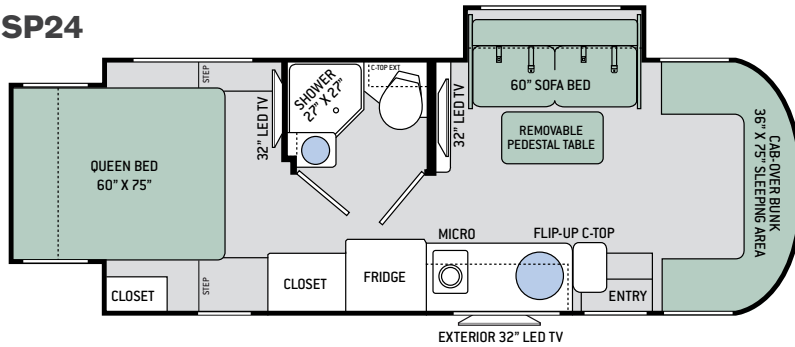

Floor Plans

SP24