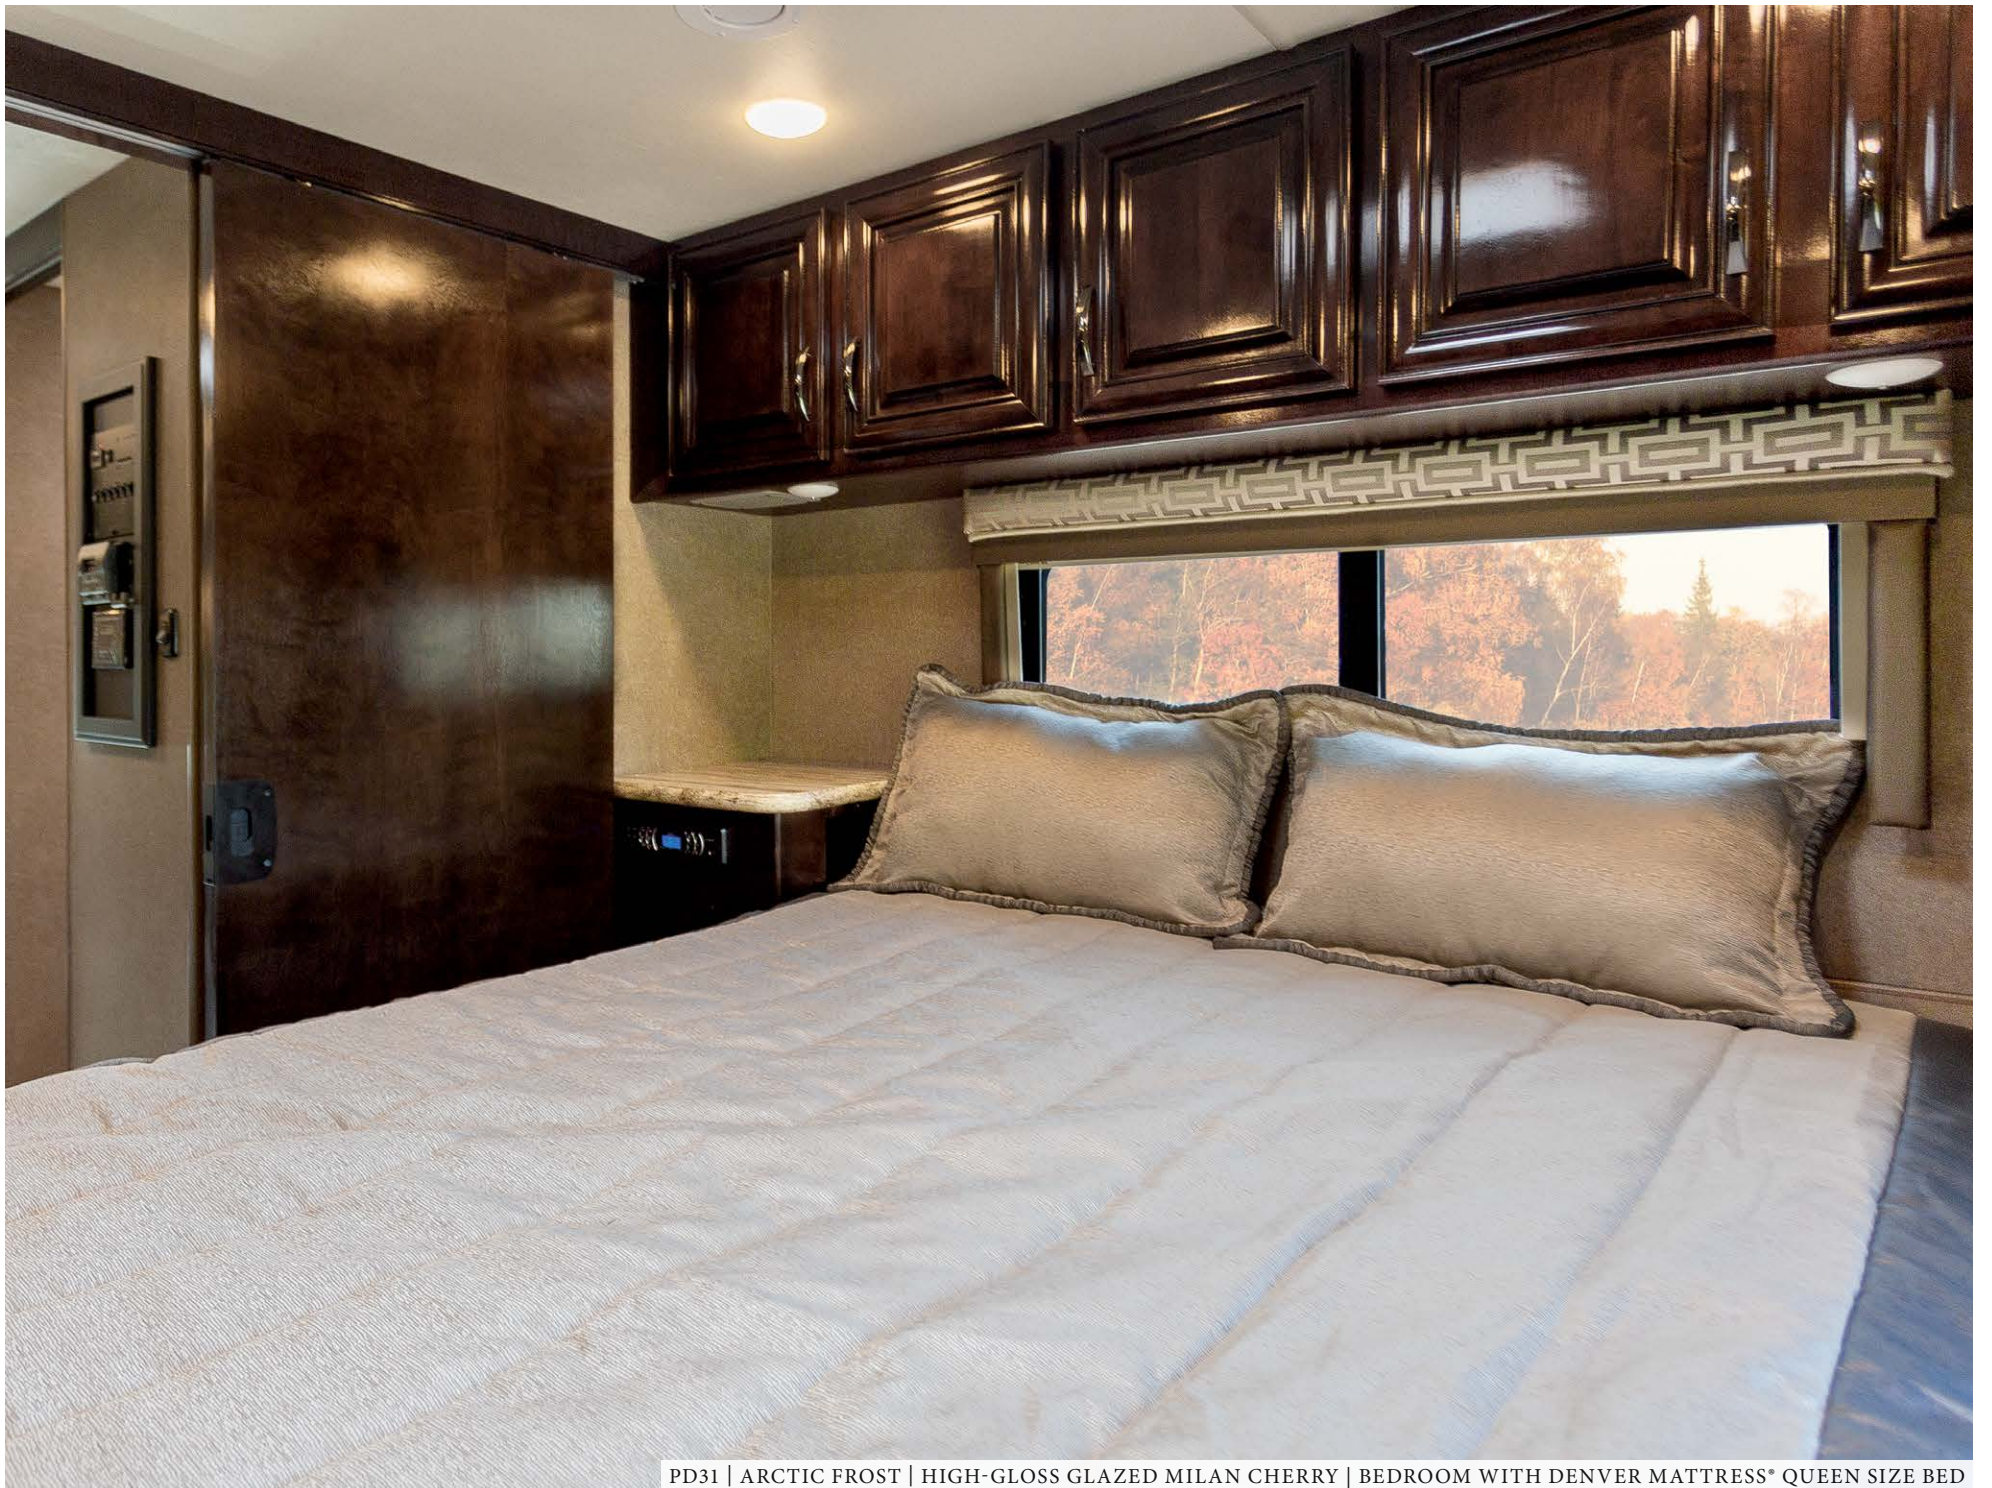

PD31 | ARCTIC FROST | HIGH-GLOSS GLAZED MILAN CHERRY | BEDROOM WITH DENVER MATTRESS* QUEEN SIZE BED