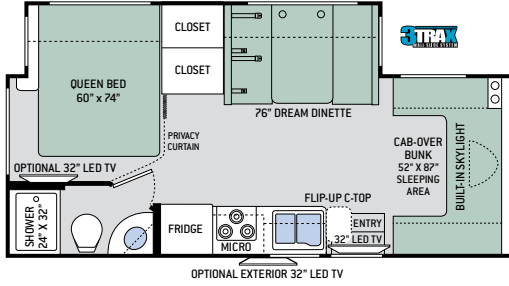

Floor Plans

KM24

GR22