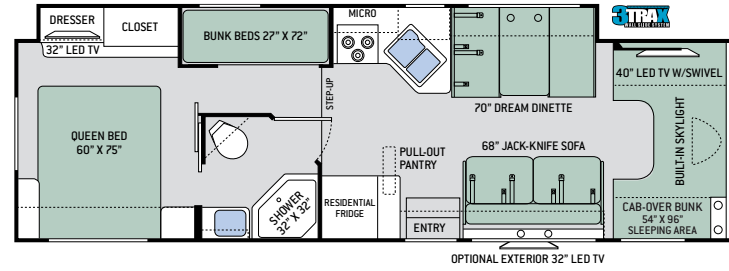

Floor Plans

KM24

GR22

RS26

RQ29

LF31

PD31

WS31

Watch our in-wall 3TRAX™ system in action.

Specifications

	KM24	GR22	RS26	RQ29	LF31	PD31	WS31
Chassis	Mercedes-Benz	Ford / Chevy	Ford / Chevy	Ford	Ford	Ford	Ford
Gross Vehicle (GVWR)	11,030	12,500 / 12,300	12,500 / 14,200	14,500	14,500	14,500	14,500
Gross Combined (GCWR)	15,250	18,500 / 16,000	18,500 / 20,000	22,000	22,000	22,000	22,000
Wheel Base	170"	158" / 159"	183" / 184"	212"	223"	212"	223"
Exterior Length (w/out ladder)	24'-8"	24' / 24'-6"	27'-6" / 28'	30'-11"	32'-7"	31'-3"	32'-2"
Exterior Height (w/AC)	11'-10"	10'-10"	11'-1"	11'-1"	11'-1"	11'-1"	11'-1"
Exterior Width (w/out mirrors)	90"	99"	99"	99"	99"	99"	99"
Interior Height	84"	84"	84"	84"	84"	84"	84"
Awning Size	15'	15'	18'	15'	16'	16'	16'
Fuel (gal)	26.4	55 / 57	55 / 57	55	55	55	55
LPG (lbs)	68.2	40.9	40.9	40.9	40.9	40.9	40.9
Fresh/Waste/Gray Water (gal)	30 / 24 / 38	40 / 24.5 / 37	40 / 29 / 25	40 / 28 / 28	40 / 28 / 28	40 / 28 / 28	40 / 28 / 28
Water Heater (gal)	Instant Tankless	6	6	6	6	6	6
Furnace (BTUs)	30,000	19,000	30,000	30,000	30,000	30,000	30,000
Exterior Storage Capacity (cu. ft.)	48.5	30.9	40	45.2	57.5	52.9	54.6