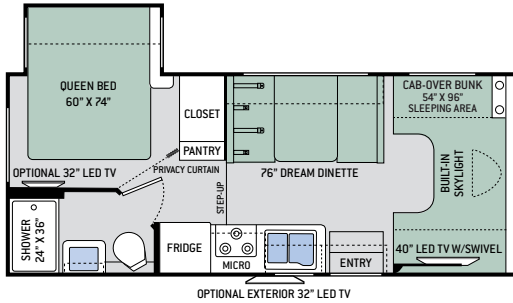

Floor Plans

KM24

GR22

RS26

RQ29

LF31

PD31

WS31

Watch our in-wall 3TRAX™ system in action.

Specifications

	KM24	GR22	RS26	RQ29	LF31	PD31	WS31
Chassis	Mercedes-Benz	Ford / Chevy	Ford / Chevy	Ford	Ford	Ford	Ford
Gross Vehicle (GVWR)	11,030	12,500 / 12,300	12,500 / 14,200	14,500	14,500	14,500	14,500
Gross Combined (GCWR)	15,250	18,500 / 16,000	18,500 / 20,000	22,000	22,000	22,000	22,000
Wheel Base	170"	158" / 159"	183" / 184"	212"	223"	212"	223"
Exterior Length (w/out ladder)	24'-8"	24' / 24'-6"	27'-6" / 28'	30'-11"	32'-7"	31'-3"	32'-2"
Exterior Height (w/AC)	11'-10"	10'-10"	11'-1"	11'-1"	11'-1"	11'-1"	11'-1"
Exterior Width (w/out mirrors)	90"	99"	99"	99"	99"	99"	99"
Interior Height	84"	84"	84"	84"	84"	84"	84"
Awning Size	15'	15'	18'	15'	16'	16'	16'
Fuel (gal)	26.4	55 / 57	55 / 57	55	55	55	55
LPG (lbs)	68.2	40.9	40.9	40.9	40.9	40.9	40.9
Fresh/Waste/Gray Water (gal)	30 / 24 / 38	40 / 24.5 / 37	40 / 29 / 25	40 / 28 / 28	40 / 28 / 28	40 / 28 / 28	40 / 28 / 28
Water Heater (gal)	Instant Tankless	6	6	6	6	6	6
Furnace (BTUs)	30,000	19,000	30,000	30,000	30,000	30,000	30,000
Exterior Storage Capacity (cu. ft.)	48.5	30.9	40	45.2	57.5	52.9	54.6