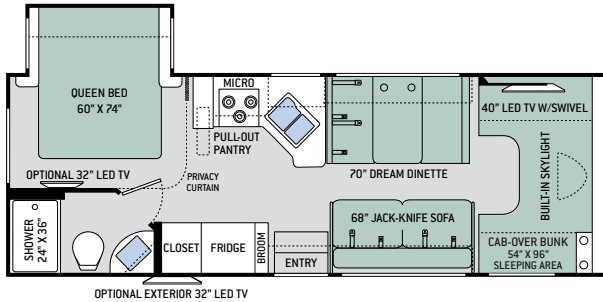

Floor Plans

KM24

GR22

RS26

RQ29

LF31

PD31

WS31

Watch our in-wall 3TRAX™ system in action.

Specifications

	KM24	GR22	RS26	RQ29	LF31	PD31	WS31
Chassis	Mercedes-Benz	Ford / Chevy	Ford / Chevy	Ford	Ford	Ford	Ford
Gross Vehicle (GVWR)	11,030	12,500 / 12,300	12,500 / 14,200	14,500	14,500	14,500	14,500
Gross Combined (GCWR)	15,250	18,500 / 16,000	18,500 / 20,000	22,000	22,000	22,000	22,000
Wheel Base	170"	158" / 159"	183" / 184"	212"	223"	212"	223"
Exterior Length (w/out ladder)	24'-8"	24' / 24'-6"	27'-6" / 28'	30'-11"	32'-7"	31'-3"	32'-2"
Exterior Height (w/AC)	11'-10"	10'-10"	11'-1"	11'-1"	11'-1"	11'-1"	11'-1"
Exterior Width (w/out mirrors)	90"	99"	99"	99"	99"	99"	99"
Interior Height	84"	84"	84"	84"	84"	84"	84"
Awning Size	15'	15'	18'	15'	16'	16'	16'
Fuel (gal)	26.4	55 / 57	55 / 57	55	55	55	55
LPG (lbs)	68.2	40.9	40.9	40.9	40.9	40.9	40.9
Fresh/Waste/Gray Water (gal)	30 / 24 / 38	40 / 24.5 / 37	40 / 29 / 25	40 / 28 / 28	40 / 28 / 28	40 / 28 / 28	40 / 28 / 28
Water Heater (gal)	Instant Tankless	6	6	6	6	6	6
Furnace (BTUs)	30,000	19,000	30,000	30,000	30,000	30,000	30,000
Exterior Storage Capacity (cu. ft.)	48.5	30.9	40	45.2	57.5	52.9	54.6