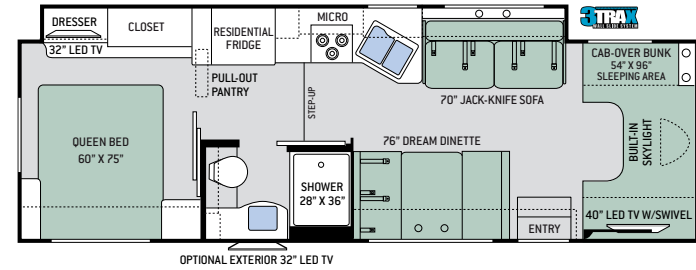

Floor Plans

KM24

GR22

RS26

RQ29

LF31

PD31

WS31

Watch our in-wall 3TRAX™ system in action.

Specifications

	KM24	GR22	RS26	RQ29	LF31	PD31	WS31
Chassis	Mercedes-Benz	Ford / Chevy	Ford / Chevy	Ford	Ford	Ford	Ford
Gross Vehicle (GVWR)	11,030	12,500 / 12,300	12,500 / 14,200	14,500	14,500	14,500	14,500
Gross Combined (GCWR)	15,250	18,500 / 16,000	18,500 / 20,000	22,000	22,000	22,000	22,000
Wheel Base	170"	158" / 159"	183" / 184"	212"	223"	212"	223"
Exterior Length (w/out ladder)	24'-8"	24' / 24'-6"	27'-6" / 28'	30'-11"	32'-7"	31'-3"	32'-2"
Exterior Height (w/AC)	11'-10"	10'-10"	11'-1"	11'-1"	11'-1"	11'-1"	11'-1"
Exterior Width (w/out mirrors)	90"	99"	99"	99"	99"	99"	99"
Interior Height	84"	84"	84"	84"	84"	84"	84"
Awning Size	15'	15'	18'	15'	16'	16'	16'
Fuel (gal)	26.4	55 / 57	55 / 57	55	55	55	55
LPG (lbs)	68.2	40.9	40.9	40.9	40.9	40.9	40.9
Fresh/Waste/Gray Water (gal)	30 / 24 / 38	40 / 24.5 / 37	40 / 29 / 25	40 / 28 / 28	40 / 28 / 28	40 / 28 / 28	40 / 28 / 28
Water Heater (gal)	Instant Tankless	6	6	6	6	6	6
Furnace (BTUs)	30,000	19,000	30,000	30,000	30,000	30,000	30,000
Exterior Storage Capacity (cu. ft.)	48.5	30.9	40	45.2	57.5	52.9	54.6