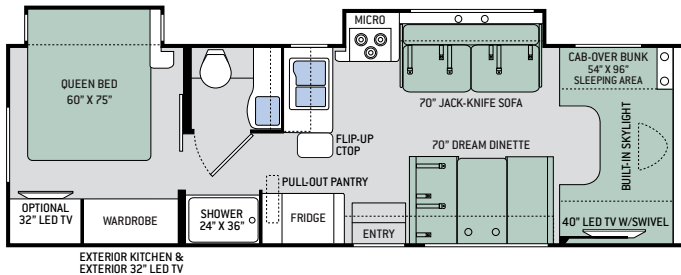

Floor Plans

KM24

GR22

RS26

RQ29

LF31

PD31

WS31

Watch our in-wall 3TRAX™ system in action.

Specifications

	KM24	GR22	RS26	RQ29	LF31	PD31	WS31
Chassis	Mercedes-Benz	Ford / Chevy	Ford / Chevy	Ford	Ford	Ford	Ford
Gross Vehicle (GVWR)	11,030	12,500 / 12,300	12,500 / 14,200	14,500	14,500	14,500	14,500
Gross Combined (GCWR)	15,250	18,500 / 16,000	18,500 / 20,000	22,000	22,000	22,000	22,000
Wheel Base	170"	158" / 159"	183" / 184"	212"	223"	212"	223"
Exterior Length (w/out ladder)	24'-8"	24' / 24'-6"	27'-6" / 28'	30'-11"	32'-7"	31'-3"	32'-2"
Exterior Height (w/AC)	11'-10"	10'-10"	11'-1"	11'-1"	11'-1"	11'-1"	11'-1"
Exterior Width (w/out mirrors)	90"	99"	99"	99"	99"	99"	99"
Interior Height	84"	84"	84"	84"	84"	84"	84"
Awning Size	15'	15'	18'	15'	16'	16'	16'
Fuel (gal)	26.4	55 / 57	55 / 57	55	55	55	55
LPG (lbs)	68.2	40.9	40.9	40.9	40.9	40.9	40.9
Fresh/Waste/Gray Water (gal)	30 / 24 / 38	40 / 24.5 / 37	40 / 29 / 25	40 / 28 / 28	40 / 28 / 28	40 / 28 / 28	40 / 28 / 28
Water Heater (gal)	Instant Tankless	6	6	6	6	6	6
Furnace (BTUs)	30,000	19,000	30,000	30,000	30,000	30,000	30,000
Exterior Storage Capacity (cu. ft.)	48.5	30.9	40	45.2	57.5	52.9	54.6