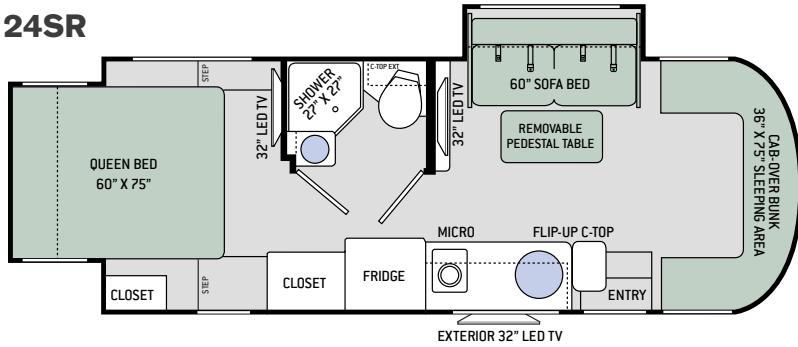

# Floor Plans

**24SR**

**24ST**

**24SS**

**24SV**

## BEDROOM & BATHROOM

- Denver Mattress® Queen Size Bed (24SR & 24SS)
- Two (2) Twin Sofa Beds with Upholstered Covers & King Conversion (24ST & 24SV)
- Shower with Glass Door (24SS & 24SV)
- Shower with Curtain (24SR & 24ST)
- Foot Flush Toilet
- Flip-Up Countertop Extension in Bathroom (24SR, 24ST & 24SV)