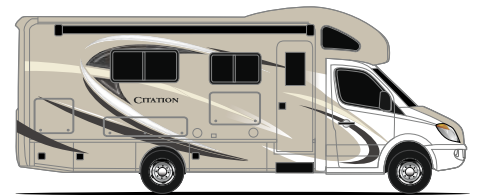

ITALIAN CREAM **HD**