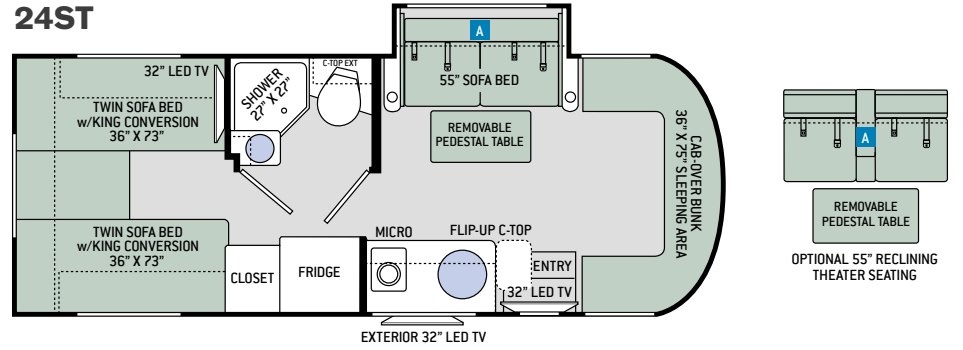

# Floor Plans

**24SR**

**24ST**

**24SS**

**24SV**

# Specifications

	24SR	24SS	24ST	24SV
Chassis	Mercedes-Benz Sprinter	Mercedes-Benz Sprinter	Mercedes-Benz Sprinter	Mercedes-Benz Sprinter
Gross Vehicle (GVWR)	11,030	11,030	11,030	11,030
Gross Combined (GCWR)	15,250	15,250	15,250	15,250
Wheel Base	170.3"	170.3"	170.3"	170.3"
Exterior Length (w/o ladder)	25'-7"	25'-1"	26'	26'
Exterior Height (w/ AC)	10'-10"	10'-10"	10'-10"	10'-10"
Exterior Width (w/o mirrors)	90"	90"	90"	90"
Interior Height (living area)	80"	80"	80"	80"
Awning Size	15'	15'	15'	15'
Fuel (gal)	26.4	26.4	26.4	26.4
LPG (lbs)	68.2	68.2	68.2	68.2
Fresh/Waste/Gray Water (gal)	36 / 22 / 24	36 / 38 / 35	42 / 22 / 24	36 / 35 / 35
Water Heater (gal)	Instant Tankless	Instant Tankless	Instant Tankless	Instant Tankless
Furnace (BTUs)	30,000	30,000	30,000	30,000
Exterior Storage Capacity (cu. ft.)	57.8	35.5	64.5	39.8