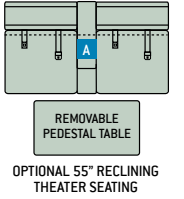

Floor Plans

24ST

Specifications

	24SR	24SS	24ST	24SV
Chassis	Mercedes-Benz Sprinter	Mercedes-Benz Sprinter	Mercedes-Benz Sprinter	Mercedes-Benz Sprinter
Gross Vehicle (GVWR)	11,030	11,030	11,030	11,030
Gross Combined (GCWR)	15,250	15,250	15,250	15,250
Wheel Base	170.3"	170.3"	170.3"	170.3"
Exterior Length (w/o ladder)	25'-7"	25'-1"	26'	26'
Exterior Height (w/ AC)	10'-10"	10'-10"	10'-10"	10'-10"
Exterior Width (w/o mirrors)	90"	90"	90"	90"
Interior Height (living area)	80"	80"	80"	80"
Awning Size	15'	15'	15'	15'
Fuel (gal)	26.4	26.4	26.4	26.4
LPG (lbs)	68.2	68.2	68.2	68.2
Fresh/Waste/Gray Water (gal)	36 / 22 / 24	36 / 38 / 35	42 / 22 / 24	36 / 35 / 35
Water Heater (gal)	Instant Tankless	Instant Tankless	Instant Tankless	Instant Tankless
Furnace (BTUs)	30,000	30,000	30,000	30,000
Exterior Storage Capacity (cu. ft.)	57.8	35.5	64.5	39.8