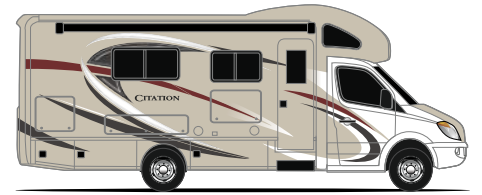

Exterior Graphics

CRANBERRY MARTINI **HD**