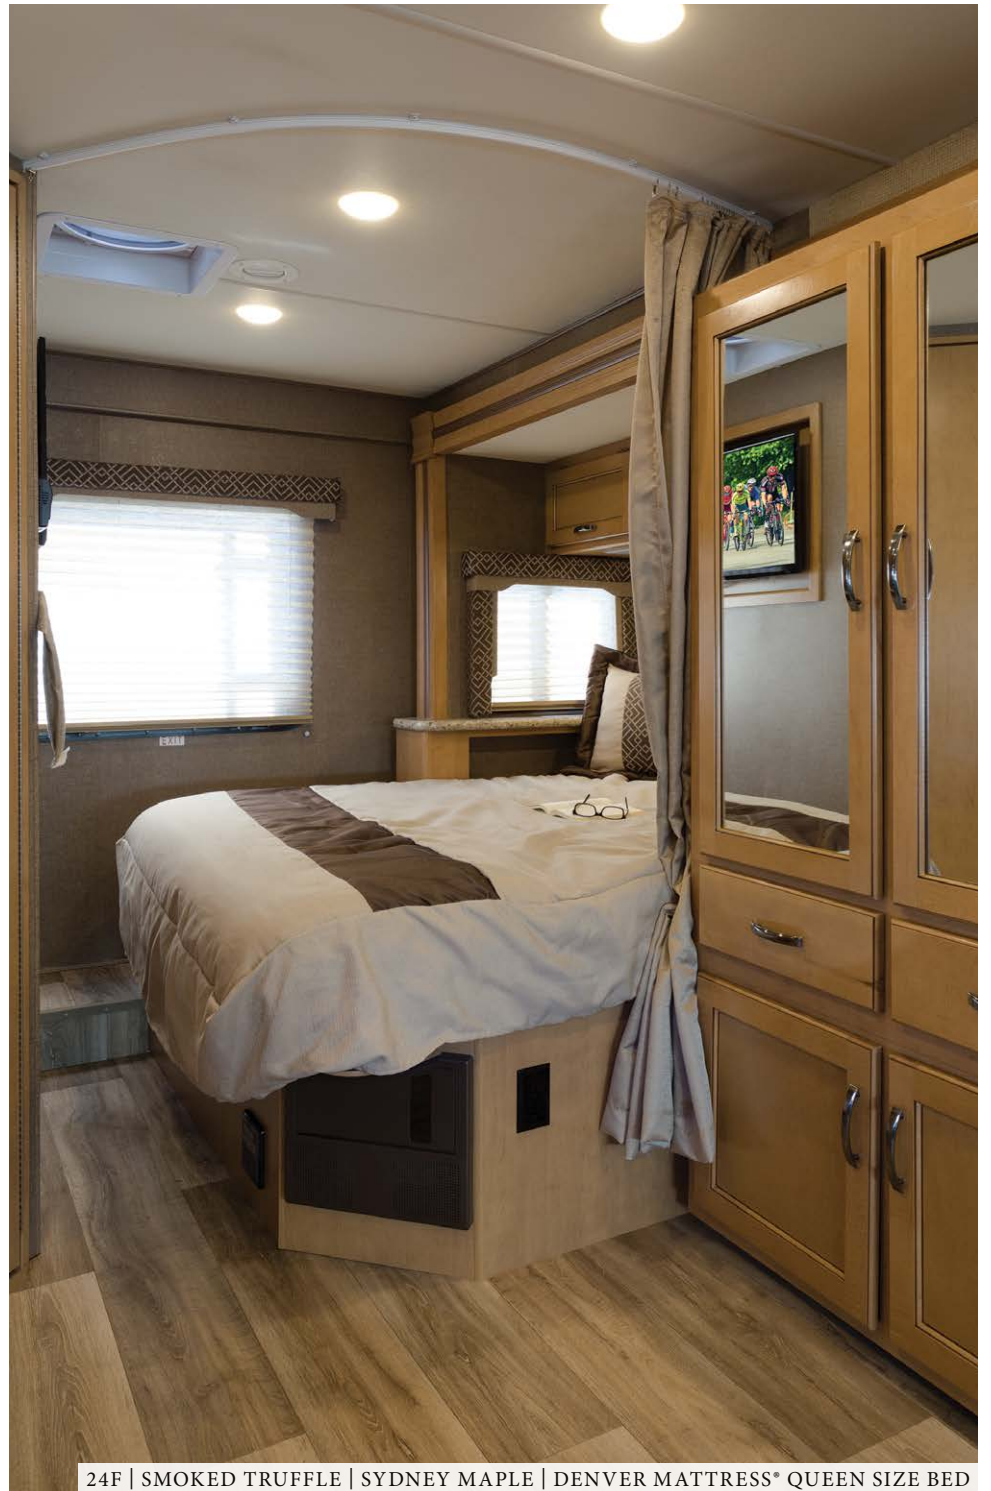

24F | SMOKED TRUFFLE | SYDNEY MAPLE | DENVER MATTRESS® QUEEN SIZE BED