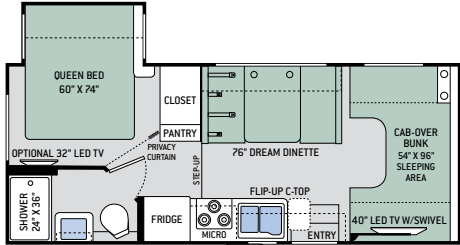

Floor Plans

22B

OPTIONAL EXTERIOR 32" LED TV

22E