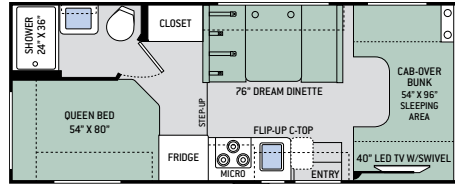

OPTIONAL EXTERIOR 32" LED TV

23U