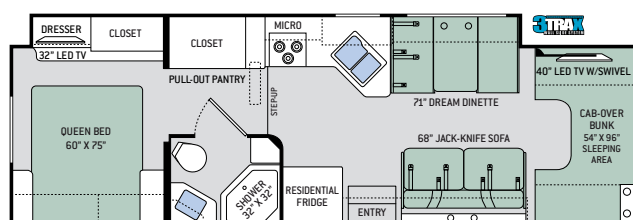

OPTIONAL EXTERIOR 32" LED TV

31E

OPTIONAL EXTERIOR 32" LED TV

31Y 

OPTIONAL EXTERIOR 32" LED TV

31W

OPTIONAL EXTERIOR 32" LED TV

Watch our in-wall 3TRAX™ system in action.