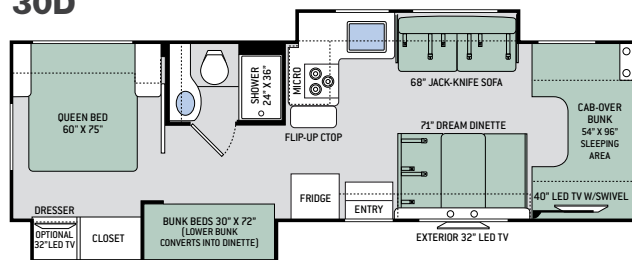

28Z

29G

30D

31E

31W

31Y

3TRAX™ is our in-wall slideout system, housing all the moving and mechanical parts within the sidewall of the motorhome. This triple track design supports large rooms, like those found in full-wall slideouts, ensuring simple, reliable, maintenance-free operation. What sets 3TRAX™ apart is the patented rail system, in-floor roller guides and electric motor design. For more information, visit thormotorcoach.com/3TRAX.