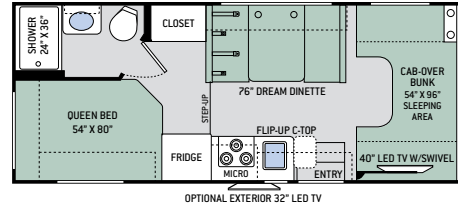

Floor Plans

22B

22E

23U

24F

26B

28Z

29G

30D

31E

31W

31Y

3TRAX™ is our in-wall slideout system, housing all the moving and mechanical parts within the sidewall of the motorhome. This triple track design supports large rooms, like those found in full-wall slideouts, ensuring simple, reliable, maintenance-free operation. What sets 3TRAX™ apart is the patented rail system, in-floor roller guides and electric motor design. For more information, visit thormotorcoach.com/3TRAX.