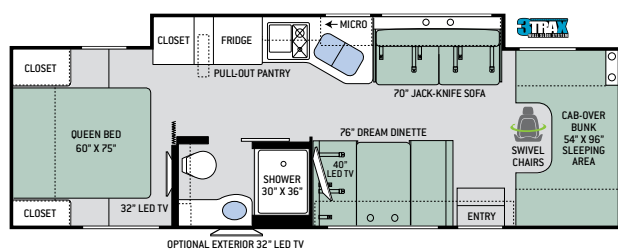

28Z

29G

30D

31E

31W

31Y

3TRAX™ is our in-wall slideout system, housing all the moving and mechanical parts within the sidewall of the motorhome. This triple track design supports large rooms, like those found in full-wall slideouts, ensuring simple, reliable, maintenance-free operation. What sets 3TRAX™ apart is the patented rail system, in-floor roller guides and electric motor design. For more information, visit thormotorcoach.com/3TRAX.