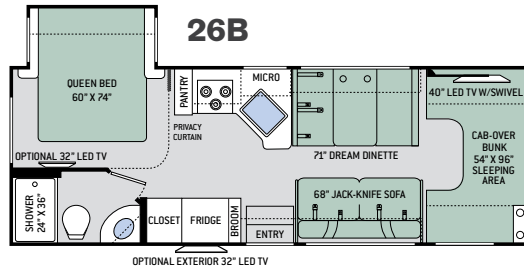

28Z

29G

30D

31E

31W

31Y

3TRAX™ is our in-wall slideout system, housing all the moving and mechanical parts within the sidewall of the motorhome. This triple track design supports large rooms, like those found in full-wall slideouts, ensuring simple, reliable, maintenance-free operation. What sets 3TRAX™ apart is the patented rail system, in-floor roller guides and electric motor design. For more information, visit thormotorcoach.com/3TRAX.