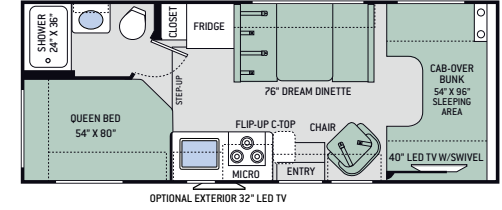

Floor Plans

22B

22E

23U

24F

26B

28Z

29G

30D

31E

31W

31Y

3TRAX™ is our in-wall slideout system, housing all the moving and mechanical parts within the sidewall of the motorhome. This triple track design supports large rooms, like those found in full-wall slideouts, ensuring simple, reliable, maintenance-free operation. What sets 3TRAX™ apart is the patented rail system, in-floor roller guides and electric motor design. For more information, visit thormotorcoach.com/3TRAX.