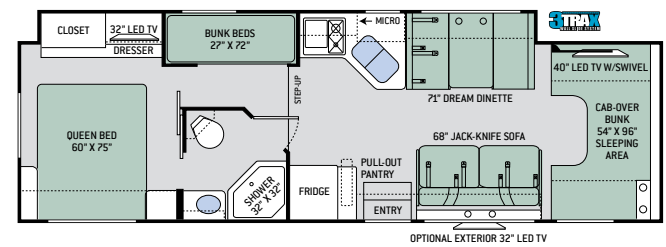

28Z

29G

30D

31E

31W

31Y

3TRAX™ is our in-wall slideout system, housing all the moving and mechanical parts within the sidewall of the motorhome. This triple track design supports large rooms, like those found in full-wall slideouts, ensuring simple, reliable, maintenance-free operation. What sets 3TRAX™ apart is the patented rail system, in-floor roller guides and electric motor design. For more information, visit thormotorcoach.com/3TRAX.