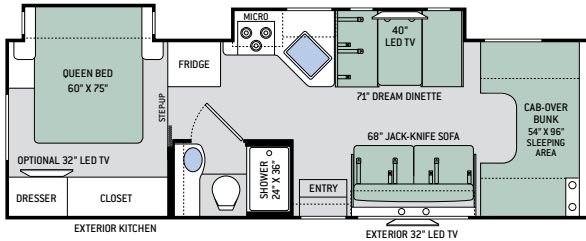

Floor Plans

22B

22E

23U

24F

26B

28Z

29G

30D

31E

31W

31Y

3TRAX™ is our in-wall slideout system, housing all the moving and mechanical parts within the sidewall of the motorhome. This triple track design supports large rooms, like those found in full-wall slideouts, ensuring simple, reliable, maintenance-free operation. What sets 3TRAX™ apart is the patented rail system, in-floor roller guides and electric motor design. For more information, visit thormotorcoach.com/3TRAX.