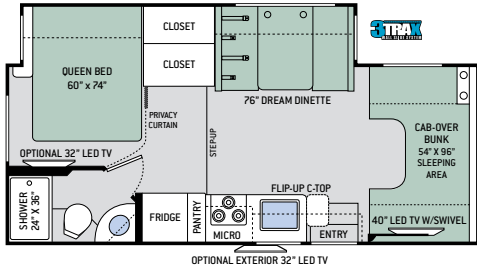

Floor Plans

22B

22E

23U

24F

26B

28Z

29G

30D

31E

31W

31Y

3TRAX™ is our in-wall slideout system, housing all the moving and mechanical parts within the sidewall of the motorhome. This triple track design supports large rooms, like those found in full-wall slideouts, ensuring simple, reliable, maintenance-free operation. What sets 3TRAX™ apart is the patented rail system, in-floor roller guides and electric motor design. For more information, visit thormotorcoach.com/3TRAX.