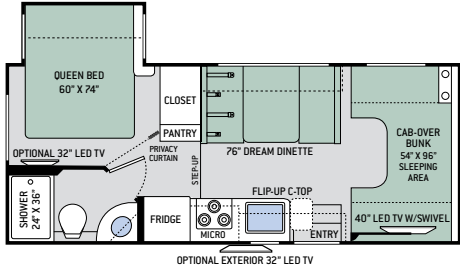

Floor Plans

22B