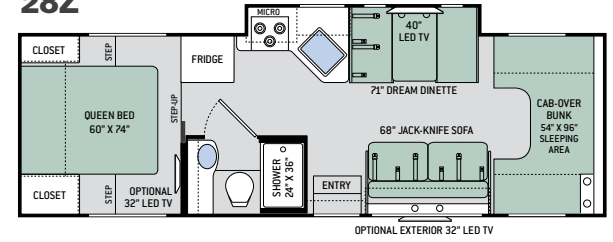

28Z

29G

30D

31E

31W

31Y

3TRAX™ is our in-wall slideout system, housing all the moving and mechanical parts within the sidewall of the motorhome. This triple track design supports large rooms, like those found in full-wall slideouts, ensuring simple, reliable, maintenance-free operation. What sets 3TRAX™ apart is the patented rail system, in-floor roller guides and electric motor design. For more information, visit thormotorcoach.com/3TRAX.