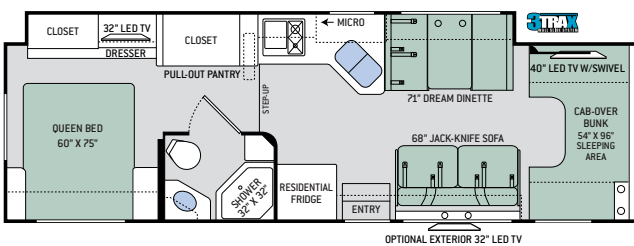

28Z

29G

30D

31E

31W

31Y

3TRAX™ is our in-wall slideout system, housing all the moving and mechanical parts within the sidewall of the motorhome. This triple track design supports large rooms, like those found in full-wall slideouts, ensuring simple, reliable, maintenance-free operation. What sets 3TRAX™ apart is the patented rail system, in-floor roller guides and electric motor design. For more information, visit thormotorcoach.com/3TRAX.