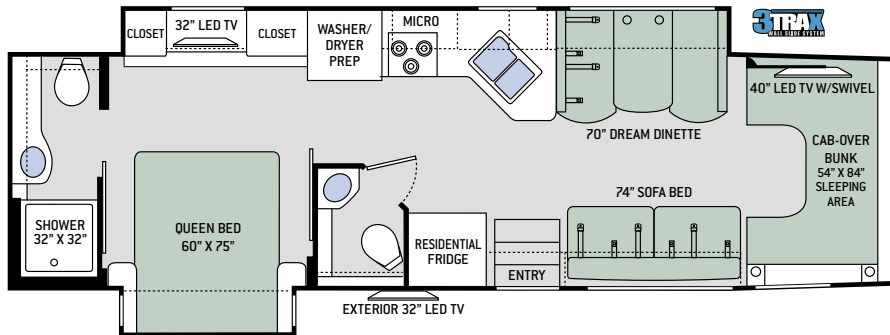

Floor Plans

35SB

35SD

35SF

35SM

Specifications

	35SB	35SD	35SF	35SM
Chassis	Ford	Ford	Ford	Ford
Gross Vehicle (GVWR)	19,500	19,500	19,500	19,500
Gross Combined (GCWR)	35,000	35,000	35,000	35,000
Wheel Base	248-5/8"	258-5/8"	258-5/8"	258-5/8"
Exterior Length (w/o ladder)	36'-8"	36'-10"	36'-10"	36'-10"
Exterior Height (w/ AC)	12'-6"	12'-6"	12'-6"	12'-6"
Exterior Width (w/o mirrors)	99"	99"	99"	99"
Interior Height (living area)	84"	84"	84"	84"
Awning Size	19'	14'	14'	16'
Front/Rear Fuel (gal)	28 / 40	28 / 40	28 / 40	28 / 40
LPG (lbs)	68.2	68.2	68.2	68.2
Fresh/Waste/Gray Water (gal)	75 / 40 / 40	75 / 40 / 40	75 / 40F- 31R / 40	75 / 40 / 40
Water Heater (gal)	6	6	6	6
Furnace (BTUs)	30,000	30,000	30,000	30,000
Exterior Storage Capacity (cu. ft.)	93 / 128*	100	117	109 / 134*

*Without Exterior Kitchen

3TRAX™ is our in-wall slideout system, housing all the moving and mechanical parts within the sidewall of the motorhome. This triple track design supports large rooms, like those found in full-wall slideouts, ensuring simple, reliable, maintenance-free operation. What sets 3TRAX™ apart is the patented rail system, in-floor roller guides and electric motor design. For more information, visit thormotorcoach.com/3TRAX.