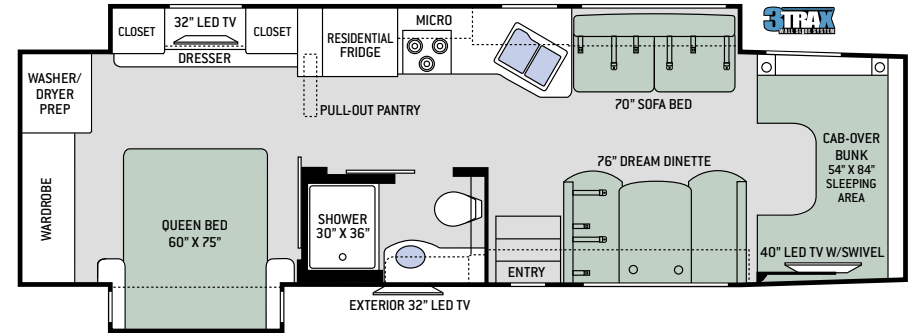

Floor Plans

35SB

35SD

35SF

35SM

Specifications

	35SB	35SD	35SF	35SM
Chassis	Ford	Ford	Ford	Ford
Gross Vehicle (GVWR)	19,500	19,500	19,500	19,500
Gross Combined (GCWR)	35,000	35,000	35,000	35,000
Wheel Base	248-5/8"	258-5/8"	258-5/8"	258-5/8"
Exterior Length (w/o ladder)	36'-8"	36'-10"	36'-10"	36'-10"
Exterior Height (w/ AC)	12'-6"	12'-6"	12'-6"	12'-6"
Exterior Width (w/o mirrors)	99"	99"	99"	99"
Interior Height (living area)	84"	84"	84"	84"
Awning Size	19'	14'	14'	16'
Front/Rear Fuel (gal)	28 / 40	28 / 40	28 / 40	28 / 40
LPG (lbs)	68.2	68.2	68.2	68.2
Fresh/Waste/Gray Water (gal)	75 / 40 / 40	75 / 40 / 40	75 / 40F- 31R / 40	75 / 40 / 40
Water Heater (gal)	6	6	6	6
Furnace (BTUs)	30,000	30,000	30,000	30,000
Exterior Storage Capacity (cu. ft.)	93 / 128*	100	117	109 / 134*

*Without Exterior Kitchen

3TRAX™ is our in-wall slideout system, housing all the moving and mechanical parts within the sidewall of the motorhome. This triple track design supports large rooms, like those found in full-wall slideouts, ensuring simple, reliable, maintenance-free operation. What sets 3TRAX™ apart is the patented rail system, in-floor roller guides and electric motor design. For more information, visit thormotorcoach.com/3TRAX.