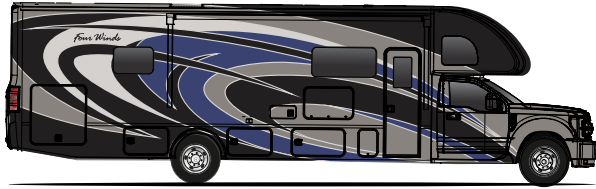

HIGH-GLOSS GLAZED PACIFIC

Exterior Graphics

LUCKY CHARM FULL-BODY PAINT

NIAGARA FALLS FULL-BODY PAINT

Features

CONSTRUCTION & EXTERIOR

- Ford® F-550 Chassis – 6.7L Power Stroke® V8 Turbo Diesel, 330HP & 750 lb.-ft. Torque – TorqShift® 6-Speed SelectShift® Automatic Transmission
- Welded Tubular Steel Floor
- Welded Tubular Aluminum Roof & Sidewall Cage Construction
- Premium One-Piece TPO Roof
- Front and Rear Fiberglass Caps
- Full-Body Paint Package with Gel Coated Sidewalls
- Automatic Leveling Jacks with Touchpad Controls
- Rotocast Storage Compartments
- Flush Mount Radius Compartment Doors
- Power Patio Awning with Integrated LED Lighting
- Slideout Room Awnings
- 3TRAX™ Wall Slide System (35SB, 35SD & 35SF)
- Roof Ladder
- Electric Entry Step
- Frameless Windows
- 10,000-lb. Trailer Hitch with 7-pin Round Connector