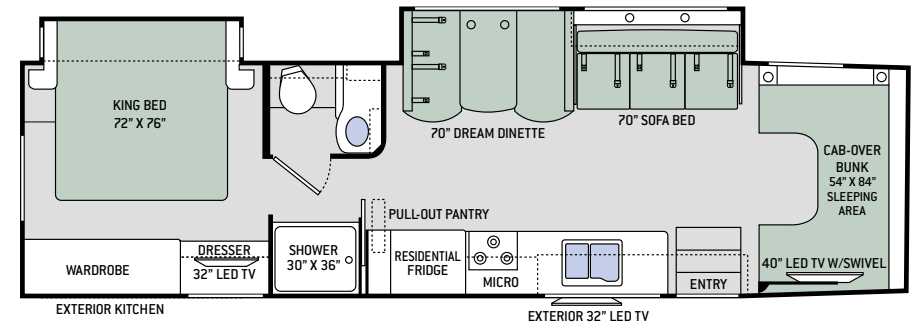

35SM

Specifications

	35SB	35SD	35SF	35SM
Chassis	Ford	Ford	Ford	Ford
Gross Vehicle (GVWR)	19,500	19,500	19,500	19,500
Gross Combined (GCWR)	35,000	35,000	35,000	35,000
Wheel Base	248-5/8"	258-5/8"	258-5/8"	258-5/8"
Exterior Length (w/o ladder)	36'-8"	36'-10"	36'-10"	36'-10"
Exterior Height (w/ AC)	12'-6"	12'-6"	12'-6"	12'-6"
Exterior Width (w/o mirrors)	99"	99"	99"	99"
Interior Height (living area)	84"	84"	84"	84"
Awning Size	19'	14'	14'	16'
Front/Rear Fuel (gal)	28 / 40	28 / 40	28 / 40	28 / 40
LPG (lbs)	68.2	68.2	68.2	68.2
Fresh/Waste/Gray Water (gal)	75 / 40 / 40	75 / 40 / 40	75 / 40F- 31R / 40	75 / 40 / 40
Water Heater (gal)	6	6	6	6
Furnace (BTUs)	30,000	30,000	30,000	30,000
Exterior Storage Capacity (cu. ft.)	93 / 128*	100	117	109 / 134*

*Without Exterior Kitchen

3TRAX™ is our in-wall slideout system, housing all the moving and mechanical parts within the sidewall of the motorhome. This triple track design supports large rooms, like those found in full-wall slideouts, ensuring simple, reliable, maintenance-free operation. What sets 3TRAX™ apart is the patented rail system, in-floor roller guides and electric motor design. For more information, visit thormotorcoach.com/3TRAX.