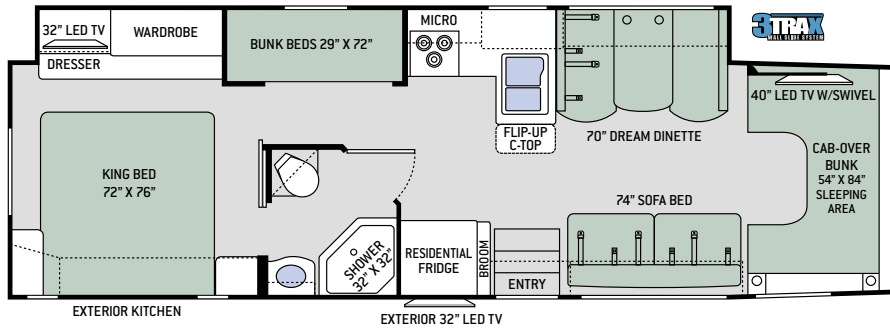

Floor Plans

35SB