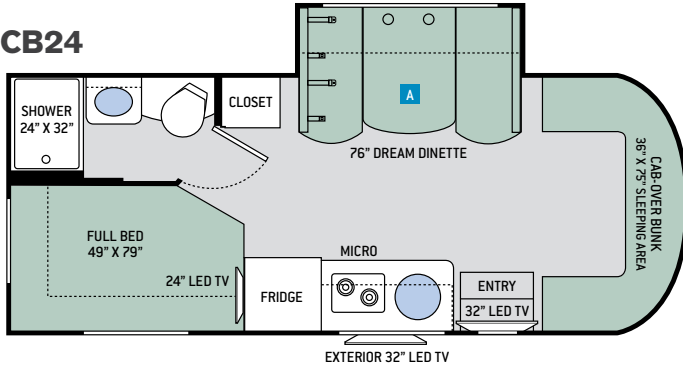

You can also find plenty of areas to relax, unwind and get a good night's rest for the next day's adventures.

SD24 | REGAL ONYX | MONTEREY MAPLE | BEDROOM INCLUDES 32" LED TV

CAB-OVER BUNK STANDARD IN ALL FLOOR PLANS

SD24 | REGAL ONYX | MONTEREY MAPLE | DENVER MATTRESS® QUEEN SIZE BED

Floor Plans

CB24

TT24

OPTIONS

OPTIONAL 75" SOFA BED

OPTIONAL 55" RECLINING THEATER SEATING

OPTIONAL 70" RECLINING THEATER SEATING