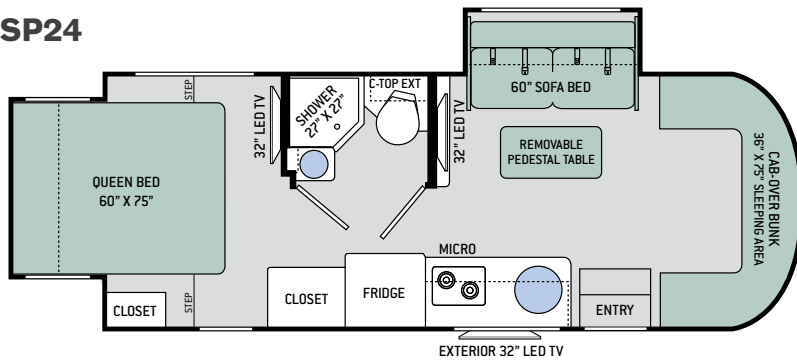

Floor Plans

OPTIONS

OPTIONAL 75" SOFA BED

OPTIONAL 55" RECLINING THEATER SEATING

OPTIONAL 70" RECLINING THEATER SEATING

OPTIONAL 70" RECLINING THEATER SEATING

SP24

Specifications

	CB24	SP24	SD24	TT24	RB24
Chassis	Mercedes-Benz Sprinter	Mercedes-Benz Sprinter	Mercedes-Benz Sprinter	Mercedes-Benz Sprinter	Mercedes-Benz Sprinter
Gross Vehicle (GVWR)	11,030	11,030	11,030	11,030	11,030
Gross Combined (GCWR)	15,250	15,250	15,250	15,250	15,250
Wheel Base	170.3"	170.3"	170.3"	170.3"	170.3"
Exterior Length (w/o ladder)	24'-9"	25'-7"	25'-1"	26'	26'
Exterior Height (w/ AC)	10'-10"	10'-10"	10'-10"	10'-10"	10'-10"
Exterior Width (w/o mirrors)	90"	90"	90"	90"	90"
Interior Height (living area)	80"	80"	80"	80"	80"
Awning Size	14'-6"	11'	14'-6"	11'	11'
Fuel (gal)	26.4	26.4	26.4	26.4	26.4
LPG (lbs)	68.2	68.2	68.2	68.2	68.2
Fresh/Waste/Gray Water (gal)	40 / 38 / 35	36 / 22 / 24	36 / 38 / 35	42 / 22 / 24	36 / 35 / 35
Water Heater (gal)	Instant Tankless	Instant Tankless	Instant Tankless	Instant Tankless	Instant Tankless
Furnace (BTUs)	30,000	30,000	30,000	30,000	30,000
Exterior Storage Capacity (cu. ft.)	55	57.8	35.5	64.5	39.8