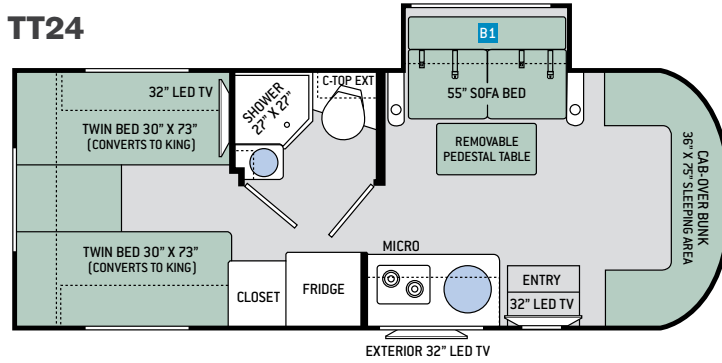

TT24

OPTIONS

OPTIONAL 75" SOFA BED

OPTIONAL 55" RECLINING THEATER SEATING

OPTIONAL 70" RECLINING THEATER SEATING

OPTIONAL 70" RECLINING THEATER SEATING