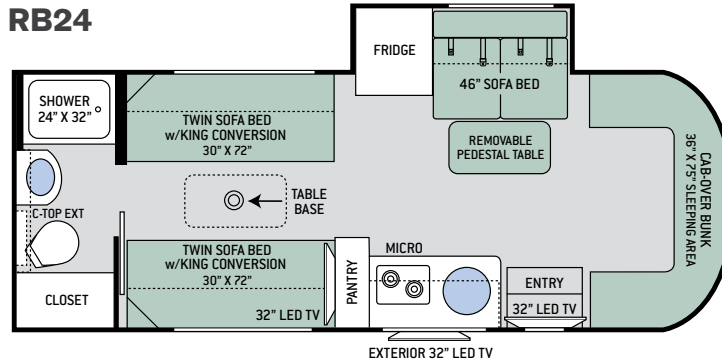

Floor Plans

OPTIONS

OPTIONAL 75" SOFA BED

OPTIONAL 55" RECLINING THEATER SEATING

OPTIONAL 70" RECLINING THEATER SEATING

OPTIONAL 70" RECLINING THEATER SEATING

RB24

Specifications

	CB24	SP24	SD24	TT24	RB24
Chassis	Mercedes-Benz Sprinter	Mercedes-Benz Sprinter	Mercedes-Benz Sprinter	Mercedes-Benz Sprinter	Mercedes-Benz Sprinter
Gross Vehicle (GVWR)	11,030	11,030	11,030	11,030	11,030
Gross Combined (GCWR)	15,250	15,250	15,250	15,250	15,250
Wheel Base	170.3"	170.3"	170.3"	170.3"	170.3"
Exterior Length (w/o ladder)	24'-9"	25'-7"	25'-1"	26'	26'
Exterior Height (w/ AC)	10'-10"	10'-10"	10'-10"	10'-10"	10'-10"
Exterior Width (w/o mirrors)	90"	90"	90"	90"	90"
Interior Height (living area)	80"	80"	80"	80"	80"
Awning Size	14'-6"	11'	14'-6"	11'	11'
Fuel (gal)	26.4	26.4	26.4	26.4	26.4
LPG (lbs)	68.2	68.2	68.2	68.2	68.2
Fresh/Waste/Gray Water (gal)	40 / 38 / 35	36 / 22 / 24	36 / 38 / 35	42 / 22 / 24	36 / 35 / 35
Water Heater (gal)	Instant Tankless	Instant Tankless	Instant Tankless	Instant Tankless	Instant Tankless
Furnace (BTUs)	30,000	30,000	30,000	30,000	30,000
Exterior Storage Capacity (cu. ft.)	55	57.8	35.5	64.5	39.8