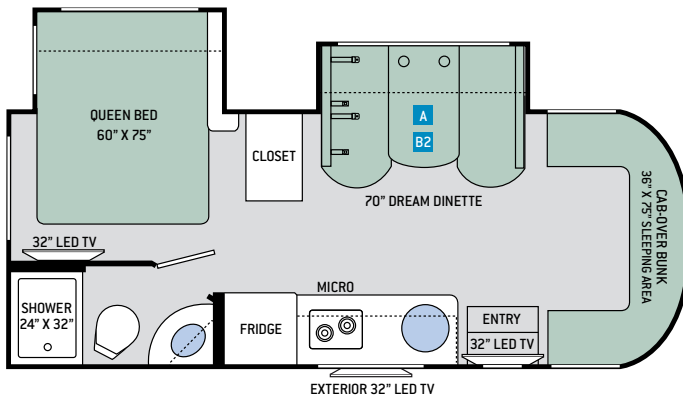

SD24

Specifications

	CB24	SP24	SD24	TT24	RB24
Chassis	Mercedes-Benz Sprinter	Mercedes-Benz Sprinter	Mercedes-Benz Sprinter	Mercedes-Benz Sprinter	Mercedes-Benz Sprinter
Gross Vehicle (GVWR)	11,030	11,030	11,030	11,030	11,030
Gross Combined (GCWR)	15,250	15,250	15,250	15,250	15,250
Wheel Base	170.3"	170.3"	170.3"	170.3"	170.3"
Exterior Length (w/o ladder)	24'-9"	25'-7"	25'-1"	26'	26'
Exterior Height (w/ AC)	10'-10"	10'-10"	10'-10"	10'-10"	10'-10"
Exterior Width (w/o mirrors)	90"	90"	90"	90"	90"
Interior Height (living area)	80"	80"	80"	80"	80"
Awning Size	14'-6"	11'	14'-6"	11'	11'
Fuel (gal)	26.4	26.4	26.4	26.4	26.4
LPG (lbs)	68.2	68.2	68.2	68.2	68.2
Fresh/Waste/Gray Water (gal)	40 / 38 / 35	36 / 22 / 24	36 / 38 / 35	42 / 22 / 24	36 / 35 / 35
Water Heater (gal)	Instant Tankless	Instant Tankless	Instant Tankless	Instant Tankless	Instant Tankless
Furnace (BTUs)	30,000	30,000	30,000	30,000	30,000
Exterior Storage Capacity (cu. ft.)	55	57.8	35.5	64.5	39.8