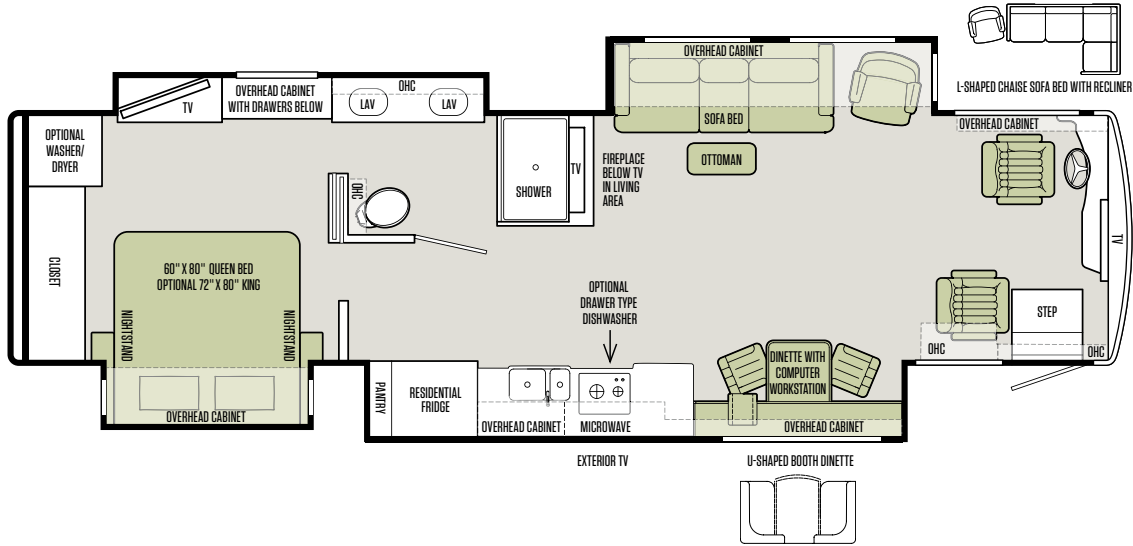

40 AP

Thoughtful in every detail
and in every dimension.

37 AP