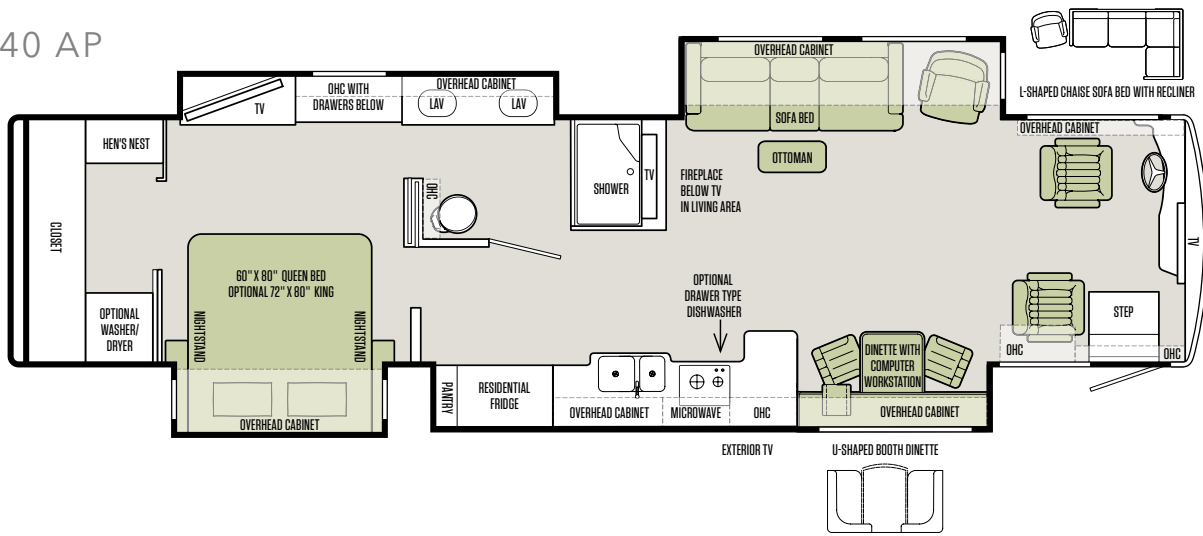

2018

ALLEGRO BUS®

MADE TO MOVE YOU

TIFFIN
MOTORHOMES

SHOWN 45 OPP FLOOR PLAN WITH GLAZED HONEY NATURAL CHERRY CABINETS & MAHOGANY INTERIOR

THE PERFECT EXPLORING COMPANION.

Handcrafted hardwood cabinetry. Hand-laid porcelain tile. High-end induction cooktop. No detail is missed inside the luxurious Allegro Bus. With 7' ceilings, four slide-outs and floor plans up to 45', it packs plenty of legroom on top of Tiffin's own PowerGlide® chassis. And our Store-It-All Assurance, with an abundance of interior storage and a basement with up to 177' of cubic storage, means you won't ever run out of space. Your Allegro Bus is ready to go, whether you're taking it all with you or leaving it all behind.

Thoughtful in every detail
and in every dimension.

37 AP

40 AP

40 SP

FLOOR PLANS

The design of every Tiffin floor plan must meet four essential criteria: **Maximum space.** **Optimal organization.** **Relaxation plus.** **Elegant atmosphere.** **MORE** plans offer your family the most comfortable layout for life on the road.