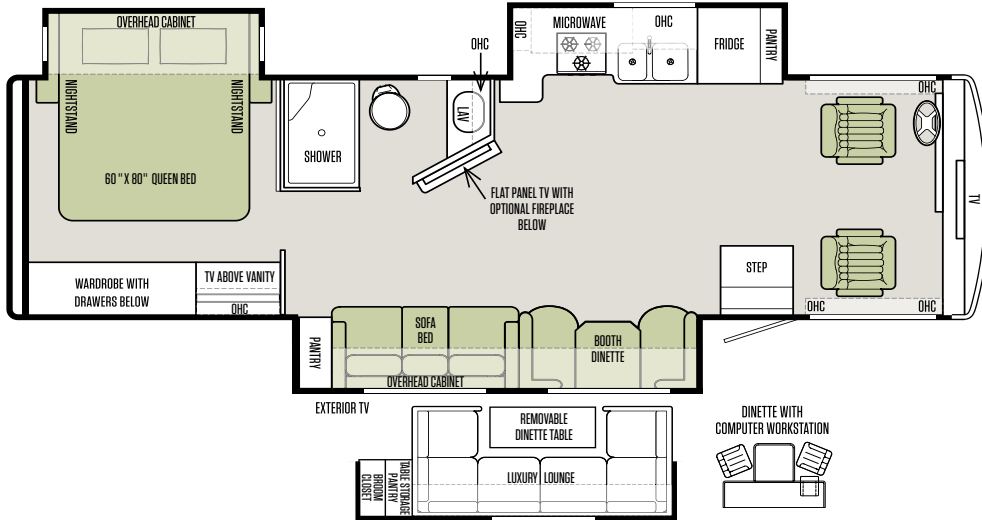

2018

ALLEGRO®

MADE TO MOVE YOU

TIFFIN
MOTORHOMES

SHOWN 36 LA FLOOR PLAN WITH AMBER GLAZED CABINETS & WALNUT INTERIOR (OPTIONAL DINETTE WITH COMPUTER WORKSTATION)

MORE SMILES PER MILE.

Now in its 45th year of production, the 2018 Tiffin Allegro has earned its stellar reputation. This coach surpasses industry averages in design, reliability, quality, warranty, and parts support. Not to mention it's our most affordable model.

Thoughtful in every detail
and in every dimension.

31 MA

32 SA

Note: If optional furniture combinations are selected, window locations may vary from diagram shown.

FLOOR PLANS

The design of every Tiffin floor plan must meet four essential criteria: **Maximum space.** **Optimal organization.** **Relaxation plus.** **Elegant atmosphere.** **MORE** plans offer your family the most comfortable layout for life on the road.

COUNTERTOP

STANDARD

SOFA & COCKPIT SEAT OPTIONS

BROWN SUGAR - S

BAILEY - O

MOLASSES - O

BEDROOM

INTERIOR DÉCOR