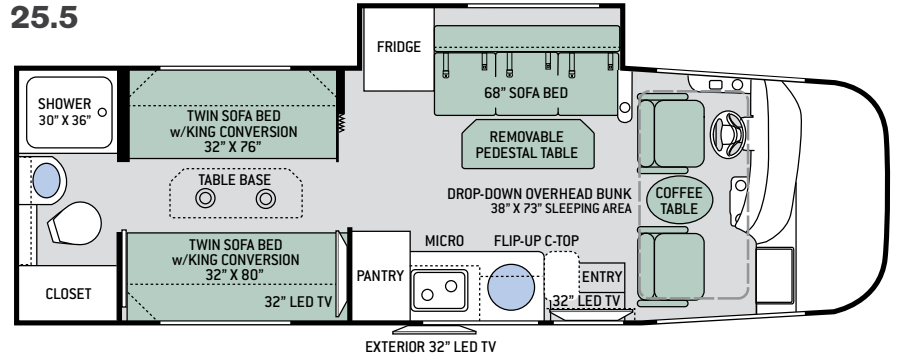

25.3

Specifications

	24.1	25.2	25.3	25.4	25.5
Chassis	Ford	Ford	Ford	Ford	Ford
Gross Vehicle (GVWR)	12,500	14,500	14,500	14,500	14,500
Gross Combined (GCWR)	18,500	22,000	22,000	22,000	22,000
Wheel Base	188"	194"	188"	188"	188"
Exterior Length (w/o ladder)	25'-6"	26'-6"	26'-6"	27'	27'
Exterior Height (w/ AC)	11'-3"	11'-3"	11'-3"	11'-3"	11'-3"
Exterior Width (w/o mirrors)	94"	94"	94"	94"	94"
Interior Height (living area)	82"	82"	82"	82"	82"
Awning Size	17'	18'	18'	18'	18'
Fuel (gal)	55	55	55	55	55
LPG (lbs)	40.9	40.9	40.9	40.9	40.9
Fresh/Waste/Gray Water (gal)	42 / 30 / 40	39 / 30 / 40	50 / 30 / 41	42 / 30 / 40	42 / 37 / 30
Water Heater (gal)	Instant Tankless	Instant Tankless	Instant Tankless	Instant Tankless	Instant Tankless
Furnace (BTUs)	30,000	30,000	30,000	30,000	30,000
Exterior Storage Capacity (cu. ft.)	63.5	47	40	70	38.2

BEDROOM & BATHROOM

- Two (2) Twin Sofa Beds with Upholstered Covers & King Conversion (24.1 & 25.5)
- Flip-Up Queen Size Bed with Reversible Mattress & Cushioned Seating Underneath (25.2 & 25.3)

- Full Size Bed (25.4)
- Designer Headboard (24.1, 25.2 & 25.3)
- Foot Flush Porcelain Toilet
- Stainless Steel Bathroom Sink
- Power Vent in Bathroom
- Shower with Curved Rod & Curtain
- 12-volt Attic Fan with Cover in Bedroom