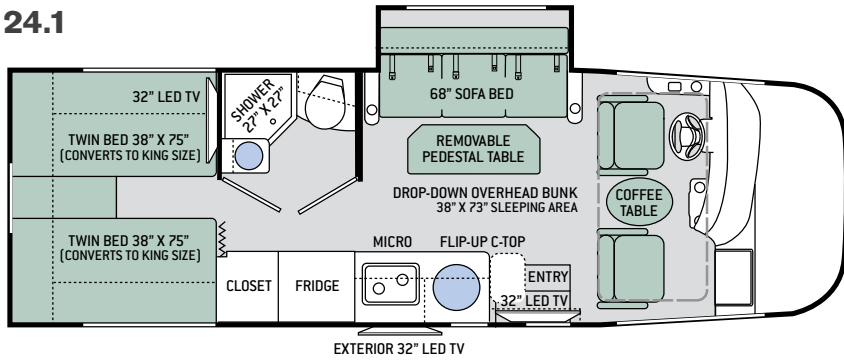

Floor Plans

24.1