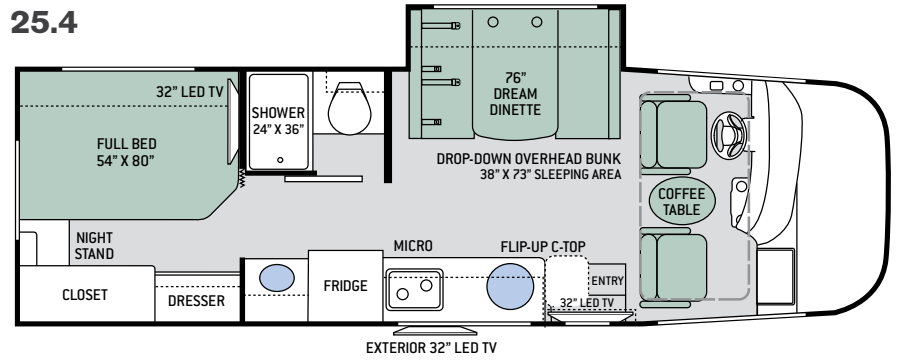

Floor Plans

25.4

Specifications

	24.1	25.2	25.3	25.4	25.5
Chassis	Ford	Ford	Ford	Ford	Ford
Gross Vehicle (GVWR)	12,500	14,500	14,500	14,500	14,500
Gross Combined (GCWR)	18,500	22,000	22,000	22,000	22,000
Wheel Base	188"	194"	188"	188"	188"
Exterior Length (w/o ladder)	25'-6"	26'-6"	26'-6"	27'	27'
Exterior Height (w/ AC)	11'-3"	11'-3"	11'-3"	11'-3"	11'-3"
Exterior Width (w/o mirrors)	94"	94"	94"	94"	94"
Interior Height (living area)	82"	82"	82"	82"	82"
Awning Size	17'	18'	18'	18'	18'
Fuel (gal)	55	55	55	55	55
LPG (lbs)	40.9	40.9	40.9	40.9	40.9
Fresh/Waste/Gray Water (gal)	42 / 30 / 40	39 / 30 / 40	50 / 30 / 41	42 / 30 / 40	42 / 37 / 30
Water Heater (gal)	Instant Tankless	Instant Tankless	Instant Tankless	Instant Tankless	Instant Tankless
Furnace (BTUs)	30,000	30,000	30,000	30,000	30,000
Exterior Storage Capacity (cu. ft.)	63.5	47	40	70	38.2