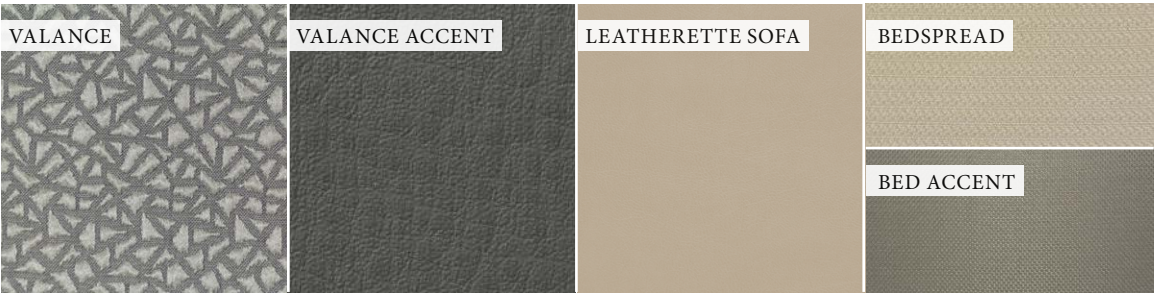

Interior Decor

DIAMONDBACK II

PLATINUM

BEECHWOOD CABINETRY

GLAZED PECAN CABINETRY

Exterior Graphics

BELLAGIO **HD35**

LUXOR **HD35**