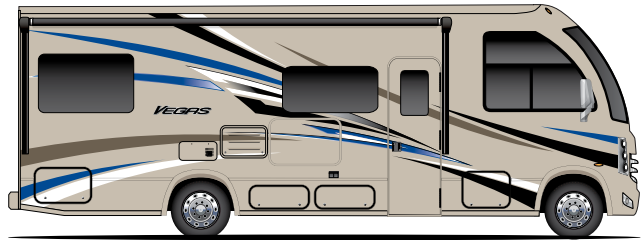

Exterior Graphics

BELLAGIO **HD35**