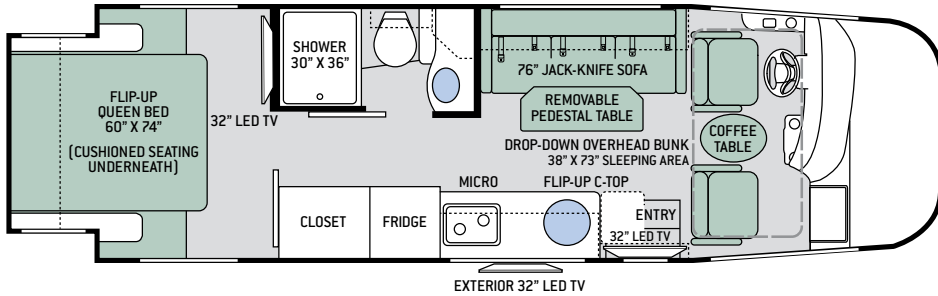

Floor Plans

25.2

Specifications

	24.1	25.2	25.3	25.4	25.5
Chassis	Ford	Ford	Ford	Ford	Ford
Gross Vehicle (GVWR)	12,500	14,500	14,500	14,500	14,500
Gross Combined (GCWR)	18,500	22,000	22,000	22,000	22,000
Wheel Base	188"	194"	188"	188"	188"
Exterior Length (w/o ladder)	25'-6"	26'-6"	26'-6"	27'	27'
Exterior Height (w/ AC)	11'-3"	11'-3"	11'-3"	11'-3"	11'-3"
Exterior Width (w/o mirrors)	94"	94"	94"	94"	94"
Interior Height (living area)	82"	82"	82"	82"	82"
Awning Size	17'	18'	18'	18'	18'
Fuel (gal)	55	55	55	55	55
LPG (lbs)	40.9	40.9	40.9	40.9	40.9
Fresh/Waste/Gray Water (gal)	42 / 30 / 40	39 / 30 / 40	50 / 30 / 41	42 / 30 / 40	42 / 37 / 30
Water Heater (gal)	Instant Tankless	Instant Tankless	Instant Tankless	Instant Tankless	Instant Tankless
Furnace (BTUs)	30,000	30,000	30,000	30,000	30,000
Exterior Storage Capacity (cu. ft.)	63.5	47	40	70	38.2