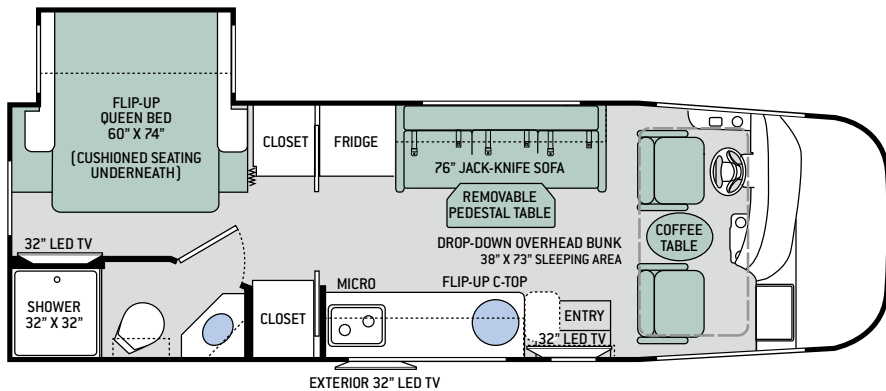

VEGAS

R.U.V. BY THOR MOTOR COACH

Compact. Functional. Fun. The Vegas is built to fit your life and provide all the amenities that make traveling so great.

Floor Plans

24.1

25.4

25.2

25.5

25.3

Specifications

	24.1	25.2	25.3	25.4	25.5
Chassis	Ford	Ford	Ford	Ford	Ford
Gross Vehicle (GVWR)	12,500	14,500	14,500	14,500	14,500
Gross Combined (GCWR)	18,500	22,000	22,000	22,000	22,000
Wheel Base	188"	194"	188"	188"	188"
Exterior Length (w/o ladder)	25'-6"	26'-6"	26'-6"	27'	27'
Exterior Height (w/ AC)	11'-3"	11'-3"	11'-3"	11'-3"	11'-3"
Exterior Width (w/o mirrors)	94"	94"	94"	94"	94"
Interior Height (living area)	82"	82"	82"	82"	82"
Awning Size	17'	18'	18'	18'	18'
Fuel (gal)	55	55	55	55	55
LPG (lbs)	40.9	40.9	40.9	40.9	40.9
Fresh/Waste/Gray Water (gal)	42 / 30 / 40	39 / 30 / 40	50 / 30 / 41	42 / 30 / 40	42 / 37 / 30
Water Heater (gal)	Instant Tankless	Instant Tankless	Instant Tankless	Instant Tankless	Instant Tankless
Furnace (BTUs)	30,000	30,000	30,000	30,000	30,000
Exterior Storage Capacity (cu. ft.)	63.5	47	40	70	38.2

BEDROOM & BATHROOM

- Two (2) Twin Sofa Beds with Upholstered Covers & King Conversion (24.1 & 25.5)
- Flip-Up Queen Size Bed with Reversible Mattress & Cushioned Seating Underneath (25.2 & 25.3)

- Full Size Bed (25.4)
- Designer Headboard (24.1, 25.2 & 25.3)
- Foot Flush Porcelain Toilet
- Stainless Steel Bathroom Sink
- Power Vent in Bathroom
- Shower with Curved Rod & Curtain
- 12-volt Attic Fan with Cover in Bedroom